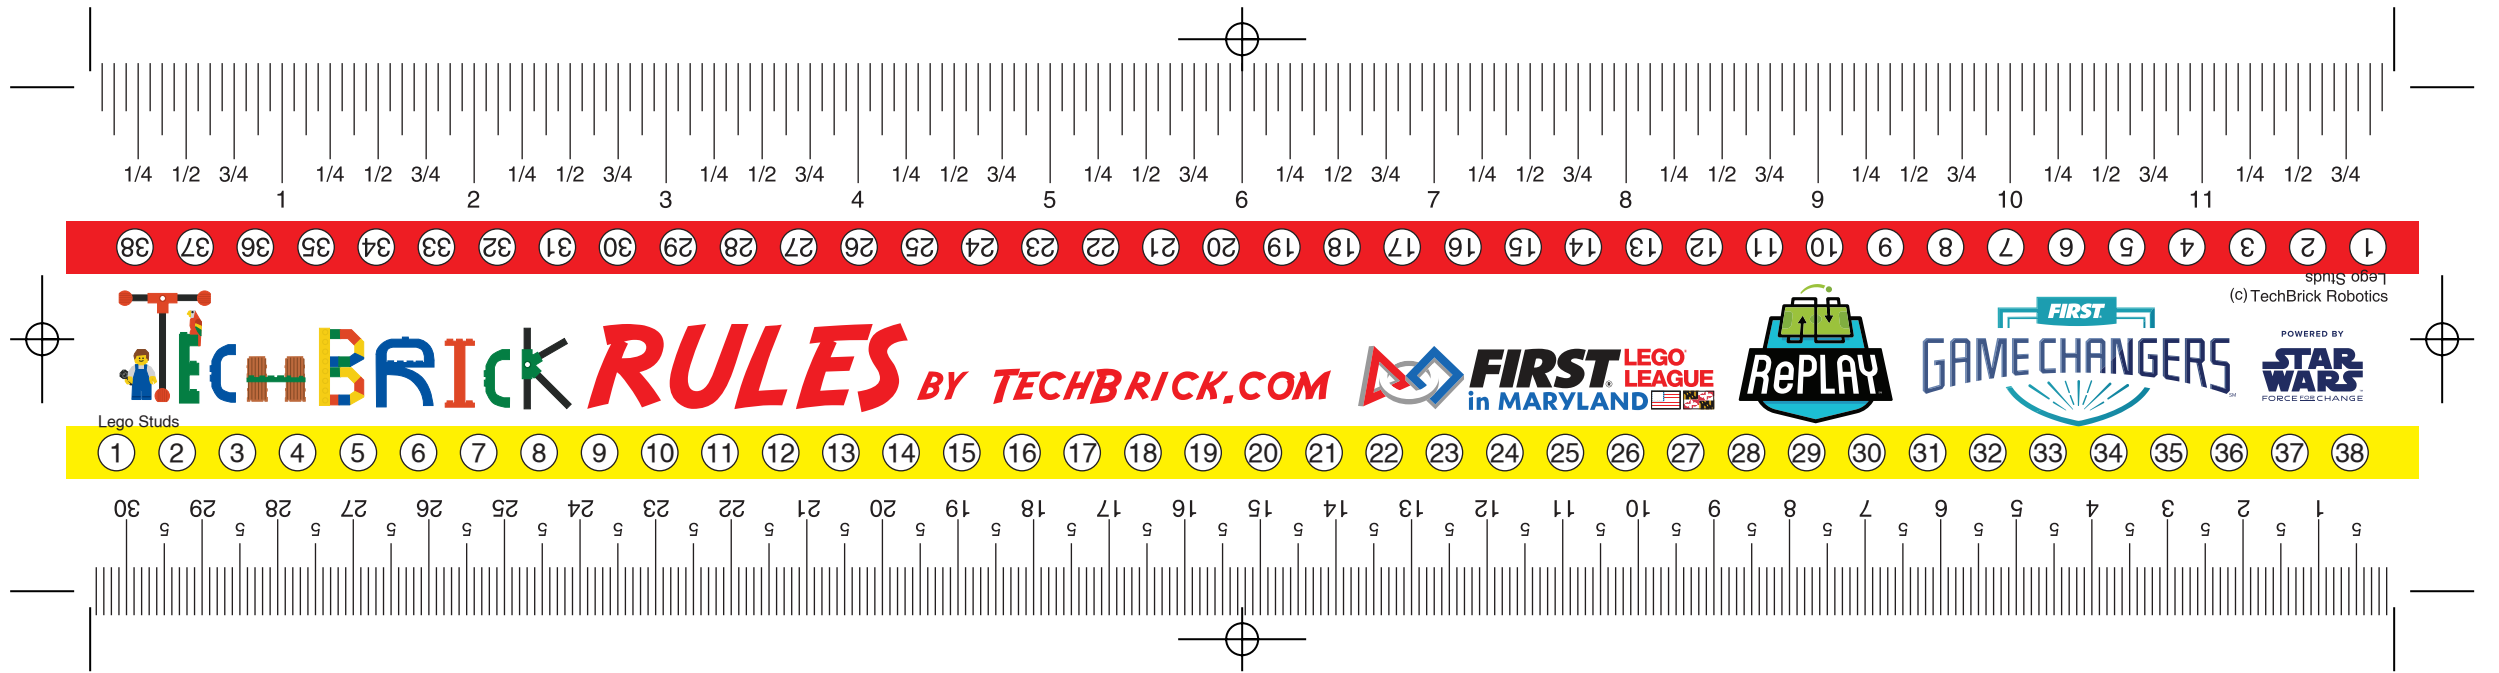

Get your gears in order with our handy chart!

TECHBRICK.COM

TECHBRICK RULES BY *TECHBRICK.COM*

Lego Studs

(c) TechBrick Robotics